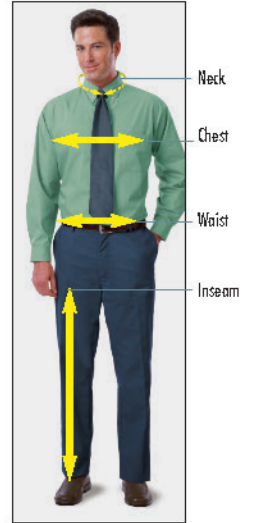

## FIND YOUR CORRECT FIT

2 FITS  
FOR EVERY BODY

**Men's Classic Fit**  
Standard fit  
Roomy across chest & shoulder  
Straight through body

Men's

**Men's Relaxed Fit**  
Wider cut across shoulder & chest

**Ladies Classic Fit**  
Standard fit  
Straighter through body  
Standard length

Ladies

**Ladies Feminine Fit**  
Contoured Sides  
Shorter sleeves  
Trimmer fit

## HOW TO MEASURE

**Neck**  
Measure around neck just below larynx

**Chest**  
Measure across fullest part of chest under arms

**Waist**  
Measure natural waistline above top of hip bones

**Sleeve**  
Measure from center of back of neck, across shoulders, down to cuff

**Inseam**  
Measure similar pants that fit well, from the crotch seam to top of shoe to be worn

Body measurements shown below, not garment specs